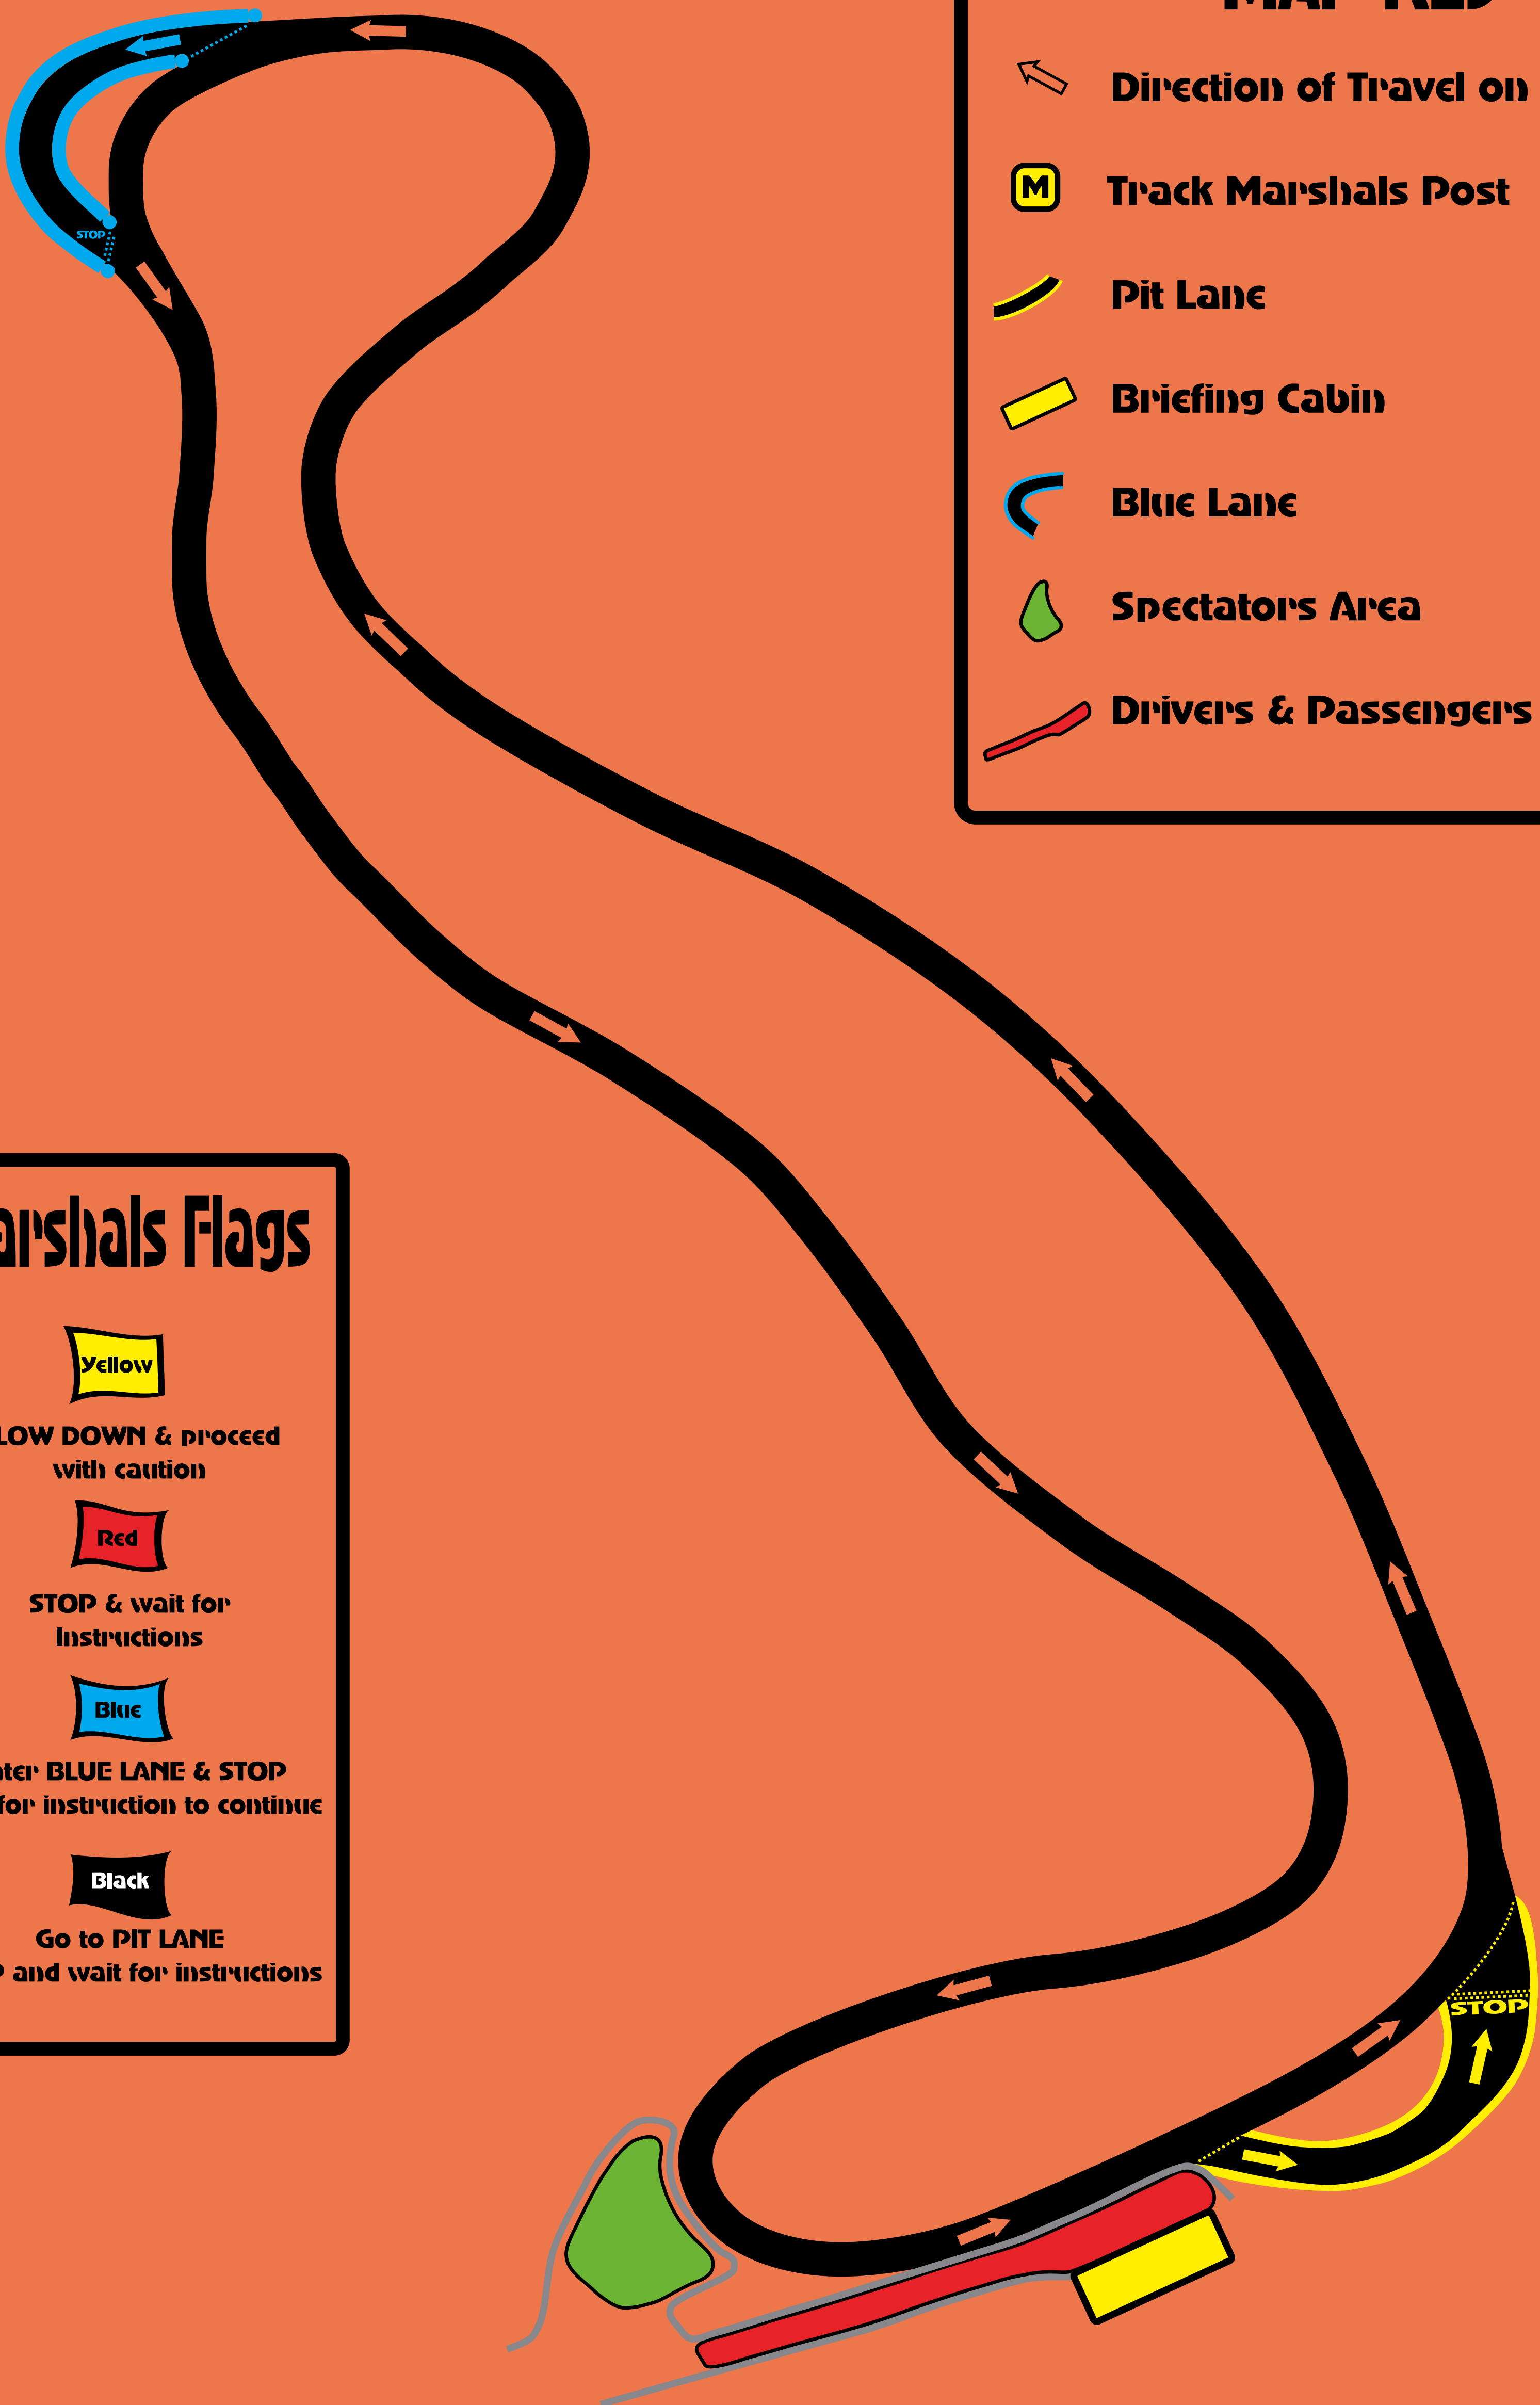

DIRT BUGGY TRACK

MAP KEY

-  Direction of Travel on Track
-  Track Marshals Post
-  Pit Lane
-  Briefing Cabin
-  Blue Lane
-  Spectators Area
-  Drivers & Passengers Only

Marshals Flags

- **Yellow**
SLOW DOWN & proceed
with caution
- **Red**
STOP & wait for
Instructions
- **Blue**
Enter BLUE LANE & STOP
Wait for instruction to continue
- **Black**
Go to PIT LANE
STOP and wait for instructions